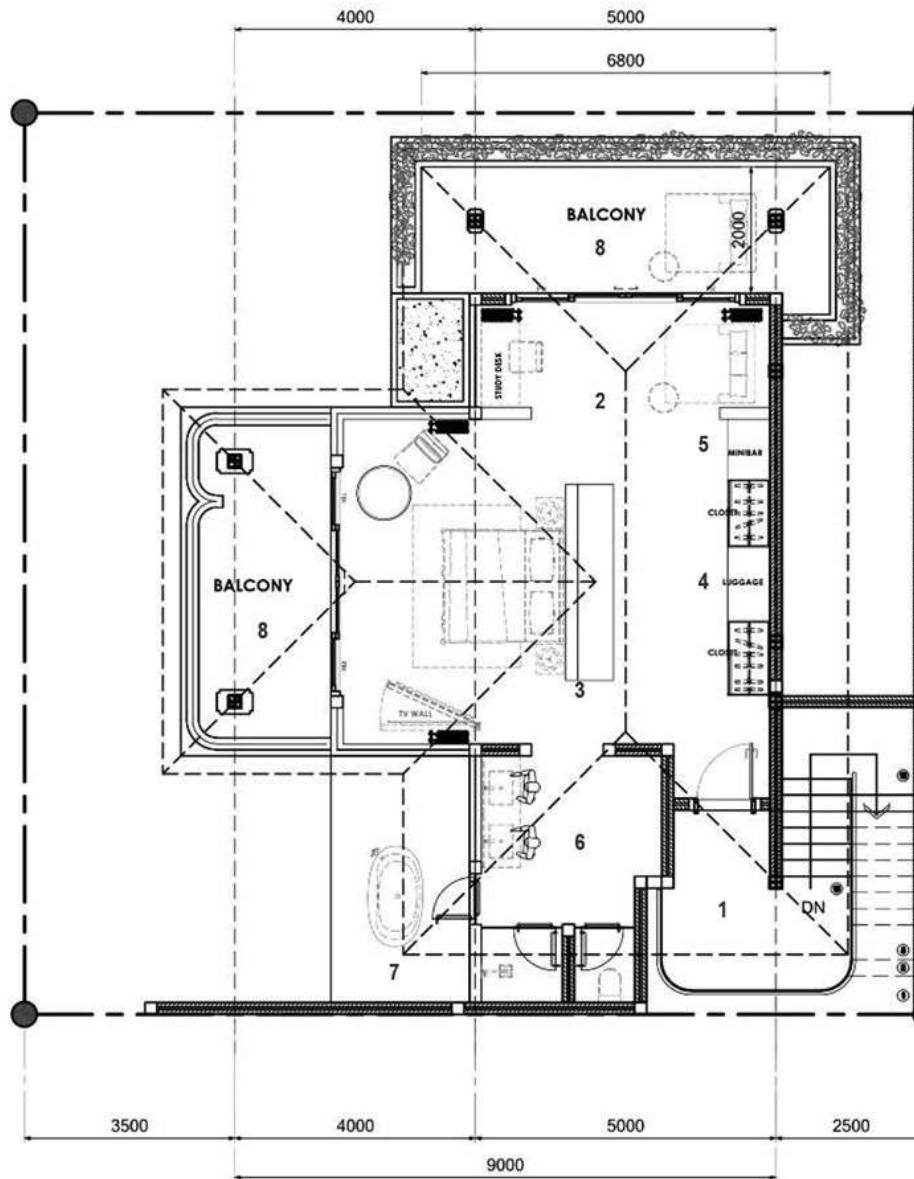

**SAAI VILLA TYPE E**  
1<sup>st</sup> FLOORPLAN

- 1 Pool
- 2 Balcony
- 3 Living Area
- 4 One Bed Guestroom
- 5 Pantry
- 6 Bathroom 1
- 7 Bathub
- 8 Terrace
- 9 Private Pool

**SAAI VILLA TYPE E**  
**2<sup>nd</sup> FLOORPLAN**

- 1 Stair
- 2 Living Area
- 3 Master Guestroom
- 4 Closet
- 5 Pantry
- 6 Bathroom 2
- 7 Bathub
- 8 Balcony